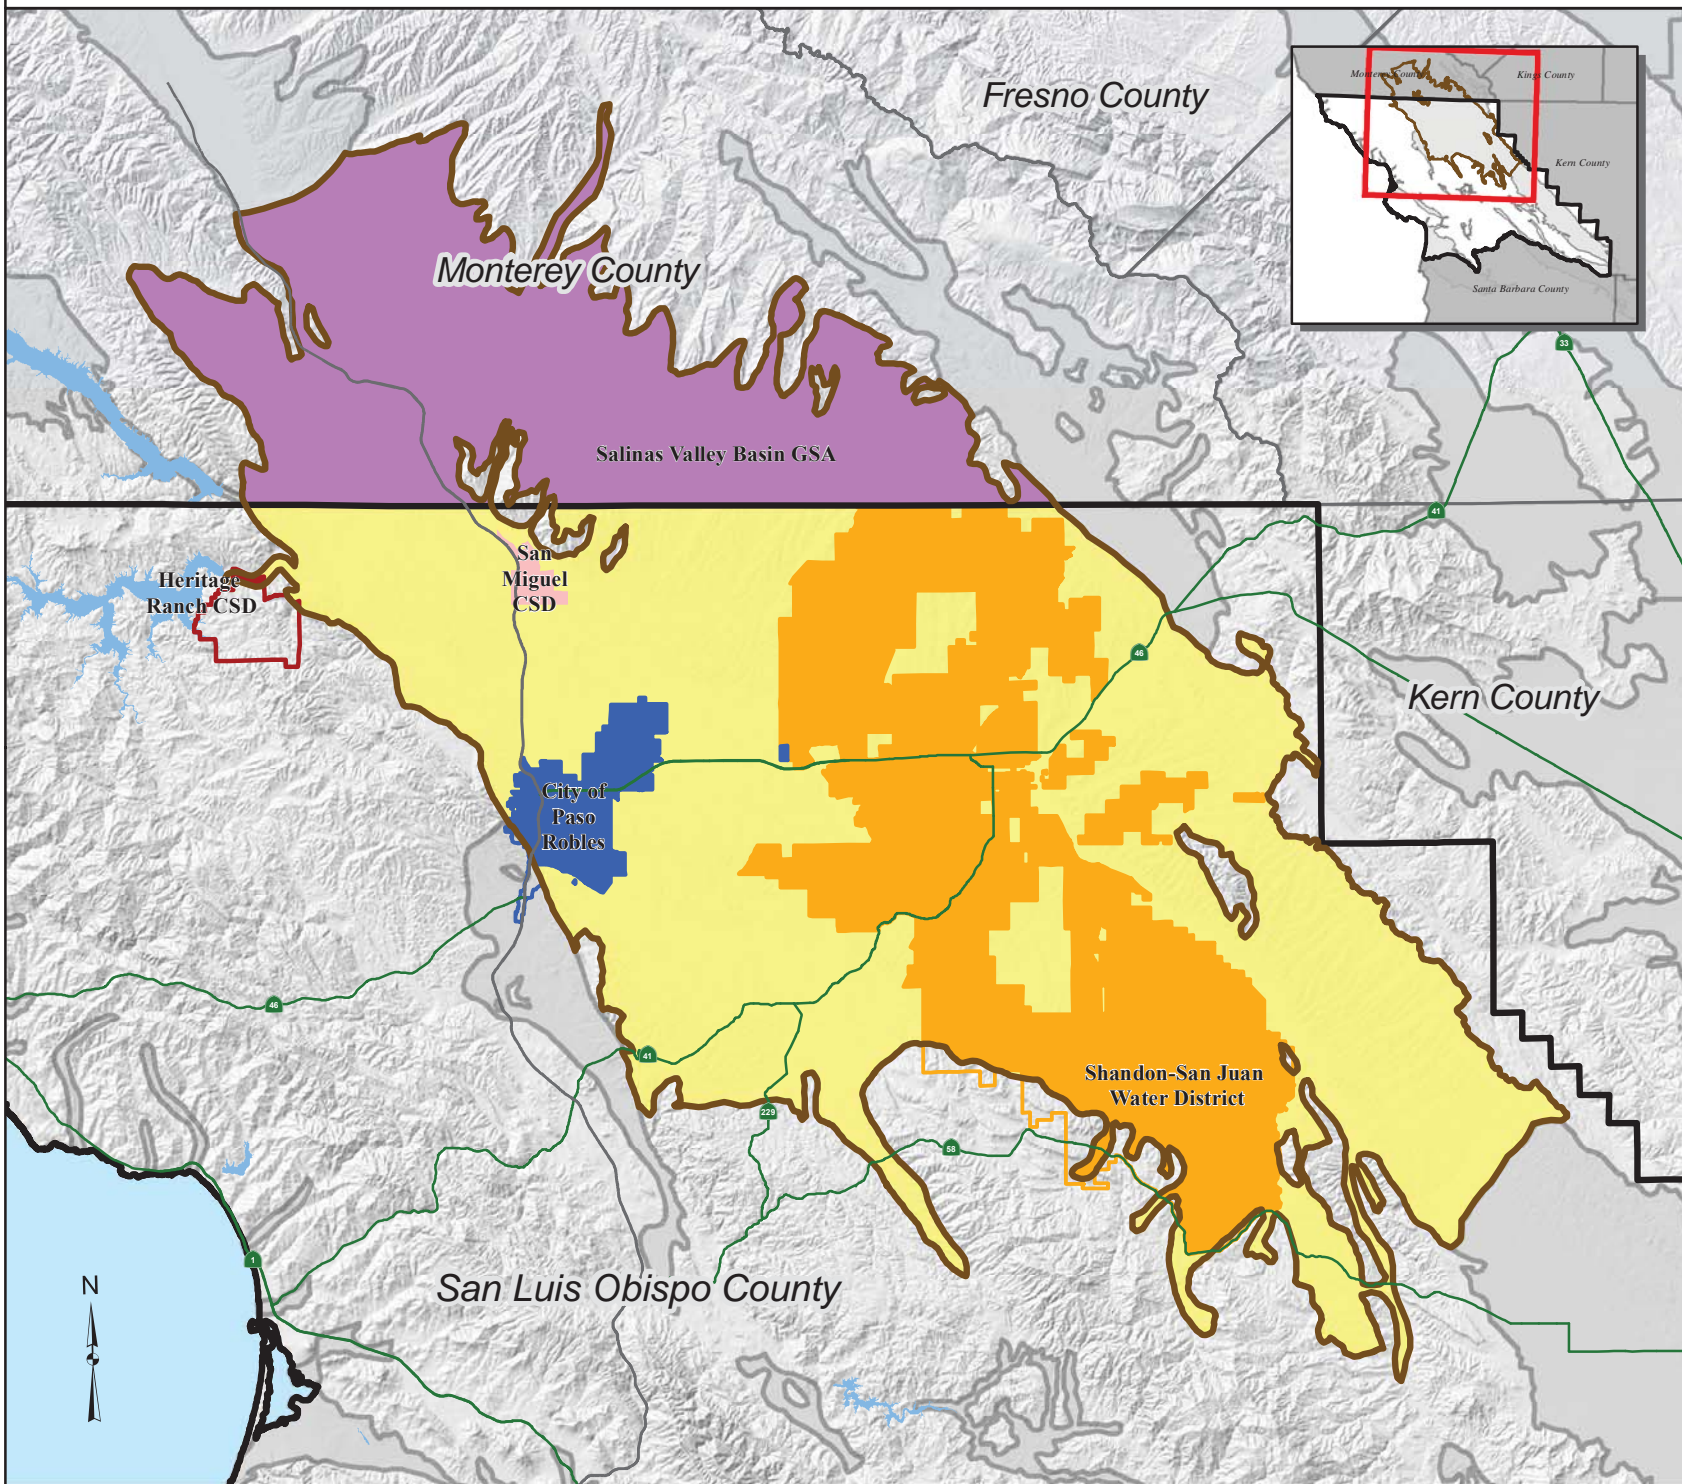

# Paso Basin Groundwater Sustainability Agencies Boundaries

-  DWR Bulletin 118 Salinas Valley - Paso Robles Area Subbasin
-  Department of Water Resources (DWR) - Other Bulletin 118 Groundwater Basins
-  County of San Luis Obispo Service Area
- GSA's**
-  City of Paso Robles GSA Coverage Area
-  Heritage Ranch CSD GSA Coverage Area
-  Paso Basin - County of San Luis Obispo GSA Coverage Area
-  Salinas Valley Basin GSA- Monterey County Coverage Area
-  San Miguel CSD GSA Service Area
-  Shandon-San Juan Water District GSA Coverage Area